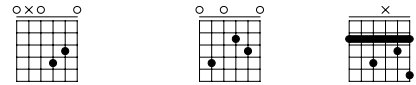

4/4

3 0 3 2 2 ↑ 0

0 2 3

2 4 0 2 0 2 3 2 2 0

2 4 0 2 0 2 3 2 2 0

5 5 2 4 2 2

0 0 2 2

B B B B B B B B B B B B B B

14

0 3 0 3 2 3 0 3 2 5

0 2 0 0 0 2 2 2 2 3 5

2 4 0 0 0 0 2 0 0 4 0

2 4 0 2 2 2 0 4 0

3 2 3 2 3 2 3 2 3 2 5

2 4 0 2 0 2 3 2 3 2 5

B B B B B B B B B B B B B B

2/4 4/4 2/4 4/4

Chords: B, B, B, B, B, B, B, B, B, B, B, B, B, B, B, B, B, B, B, B

28

3 0 3 0 2 0 0 2 3 0 0 2 3 0 2 3 0 0

4 4 5 5 4 4 5 5 4 4 4 4 0 0

4/4

Chords: B, B, B, B, B, B, B, B, B, B, B, B, B, B, B, B, B, B

34

Musical notation for measures 34-36. The treble clef staff shows a melody with a double bar line and a time signature change to 2/4. The bass staff shows a series of B major chords. A guitar chord diagram for a partial barre at the 7th fret is provided below the staff.