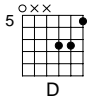

The Smile In Your Eyes

(Acoustic Guitar)

Capo 4

Peter Ratzenbeck