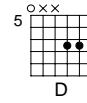

The Smile In Your Eyes

(Acoustic Guitar)

Capo 4

Peter Ratzenbeck