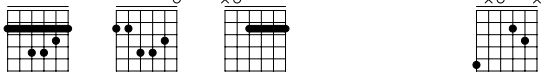

11

4/4

3 0 3 2 2 ↑ 0

0 2 3

2 4 0 2 0 2 3 2 2 0

2 4 0 2 0 2 3 2 2 0

5 5 2 4 2 2

0 0 2 2

B B B B B B B B B B B B B B